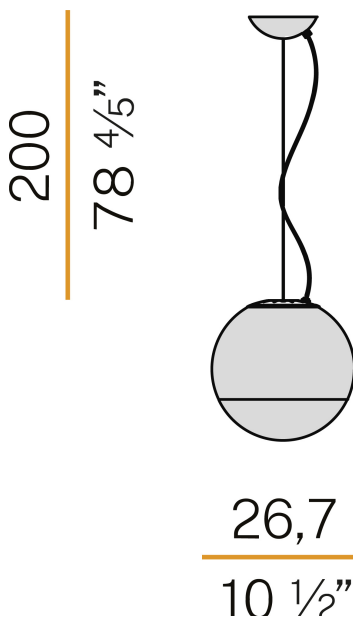

PANZERI

Smoke

220-240V AC
L01541.027.0200

 titanium/white diffuser

Data sheet

CODE	L01541.027.0200
SYSTEM POWER CONSUMPTION	max 116W
EFFICACY	11.47lm/W
LIGHT SOURCE	LED retrofit / halogen
LIGHT SOURCE KIT	* included
COMPATIBLE SOURCES	LED retrofit bulb 21W E27 2700K Ra80 2500lm * / max.116W E27
COLOUR TEMPERATURE	2700K Ra>80
LIGHT DISTRIBUTION	diffused
POWER SUPPLY	220-240V AC
FREQUENCY	50/60Hz
NOMINAL LUMINOUS FLUX	2500lm
LUMEN OUTPUT	1330lm
EFFICIENCY	53.2%
WEIGHT	2.93 Kg
PROTECTION DEGREE	IP20
PACKING DIMENSIONS (CM)	0,0 x 0,0 x 0,0

Suspension lighting fixture for interiors, with direct and indirect light emission. Pickled sheet metal structure in titanium polyacrylic paint. Diffuser in hand-crafted blown glass with white or smoke-grey shaded effect. 2m (78,7") long steel suspension cable. 2m (78,7") long power cable in transparent PVC. Power canopy with galvanized sheet metal ceiling bracket and pickled sheet metal covering in titanium polyacrylic paint.

Technical drawing

Polar diagram